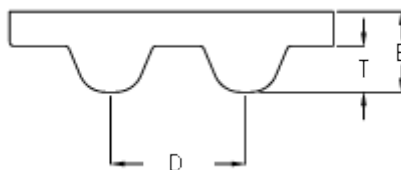

Data Sheet

Article number: 602932750446

Description: Gates timing belt POWERGRIP®
GTX 1896 8MX 65

Measures

D (Pitch)	= 8
Height B mm	= 5.6
Height T mm	= 3.4
Length	= 1896
Number of teeth	= 237
Type	= 1896 8MX 65
Width	= 65